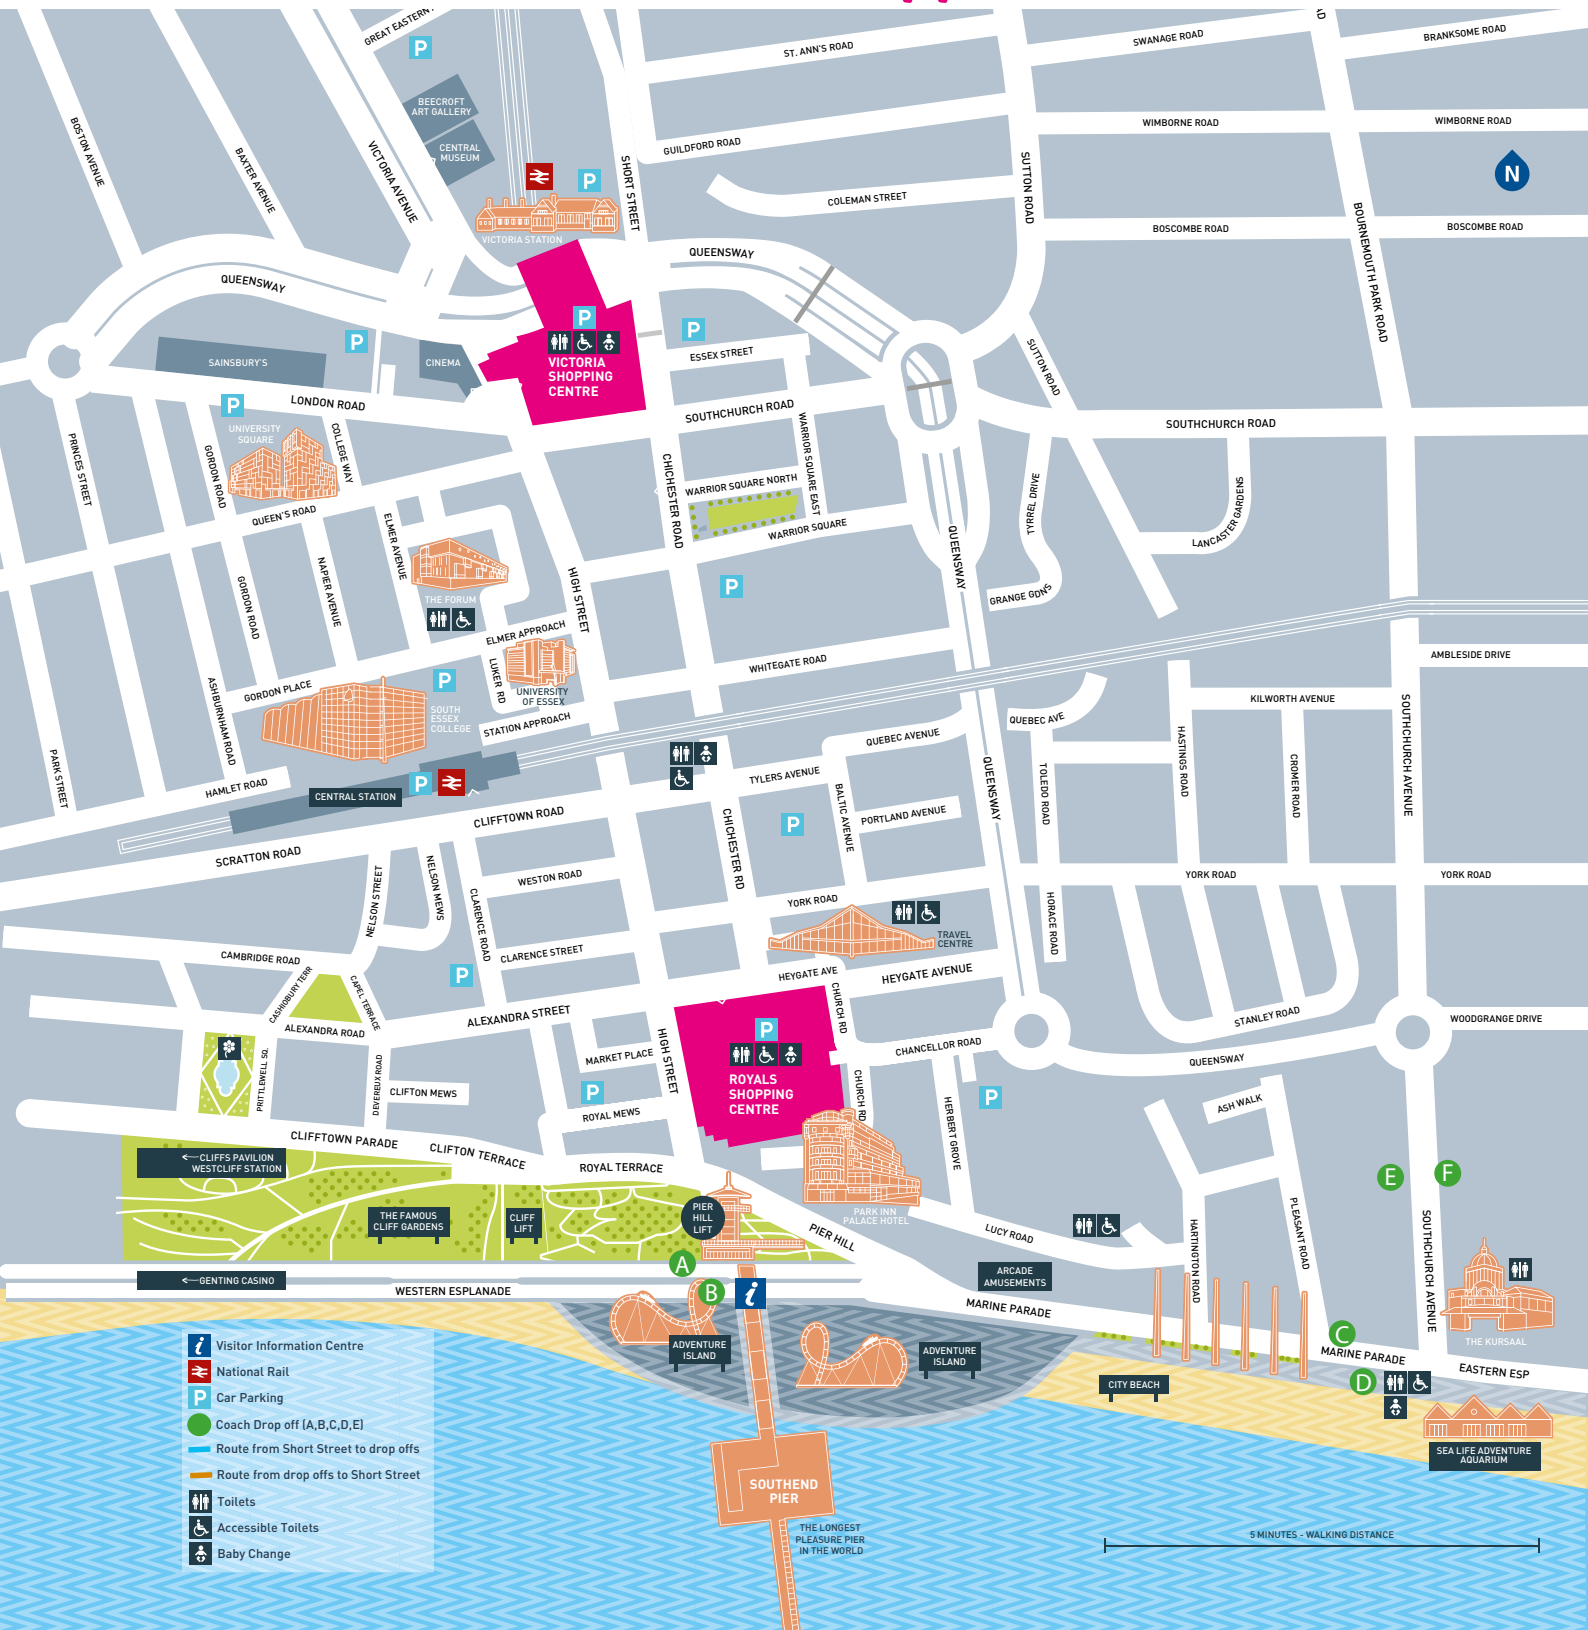

Coach Drop-Off Points

Please note that the drop off / pick up points should only be used for 15 minutes maximum.